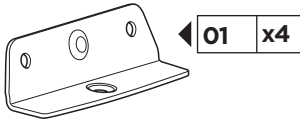

◀ **01** x4

◀ **01** x1

31335

40 mm x4

◀ **01** x2

◀ **02** x1

50786

x4

◀ **02** x2

◀ **03** x1

50482

x1

◀ **04** x1

A

16 mm x8

5 mm x1

x1

> Instructions

x1